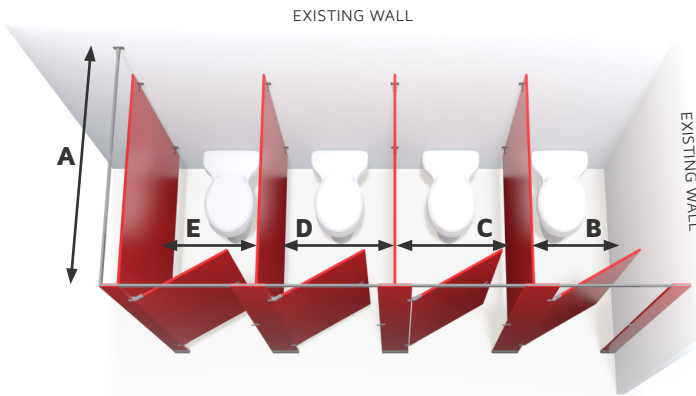

Layout Includes Four Stalls

• 48" to 78" in depth & 31" to 38" in width (x4)

- A** 42" 48" 54" 57" 60" (STANDARD)
 62" 66" 72" 78"

B (STANDARD=36" WIDE)

C (STANDARD=36" WIDE)

D (STANDARD=36" WIDE)

E (STANDARD=36" WIDE)

<p>MOST POPULAR!</p> <p><input type="checkbox"/> HEADRAIL BRACED</p>  <p><input type="checkbox"/> FLOOR MOUNTED</p>  <p><input type="checkbox"/> CEILING HUNG</p>  <p><input type="checkbox"/> FLOOR TO CEILING</p> 	<p>DATE: _____</p> <p>NAME: _____</p> <p>COMPANY: _____</p> <p>PHONE: _____</p> <p>EMAIL: _____</p> <p>DELIVERY ADDRESS: _____</p> <p>STREET _____</p> <p>STE/APT _____</p> <p>CITY _____ ST _____ ZIP CODE _____</p>
<p><input type="checkbox"/> POWDER COATED METAL</p> <p><input type="checkbox"/> LAMINATE</p> <p><input type="checkbox"/> HDPE SOLID PLASTIC</p> <p><input type="checkbox"/> PHENOLIC</p> <p><input type="checkbox"/> STAINLESS STEEL</p>	

*Depth is measured to the outside face of the stall.

*Widths are measured to center of each 1" partition panel.

Order Now At fastpartitions.com